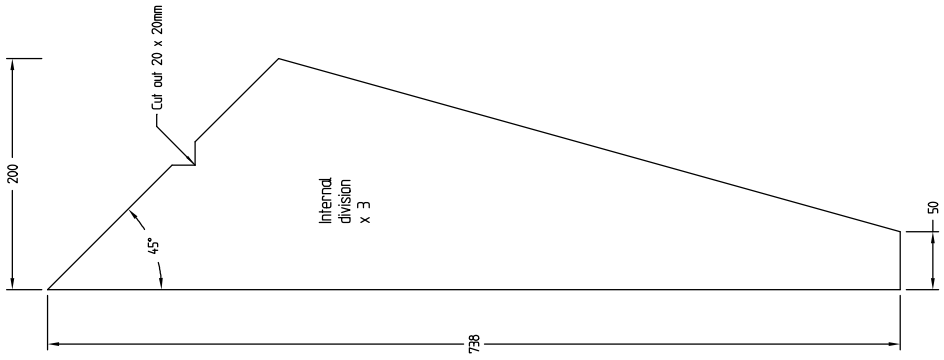

Britains smallest Country Park - apparently !

Brickfields Country Park
Bokatis Lane,
Aldershot, Hants

Lat / Long - N = 51°14'18 W = 004°53'0
Ordnance Survey - X = 486677 Y = 149590
Land Ranger - SU866495

web - www.brickfieldspark.org
Email - mike@brickfieldspark.org

Postid -
Brickfields Country Park,
C/O 33, Northbrook Road,
Aldershot, Hampshire, GU11 3HE

Tel - 01252 330966