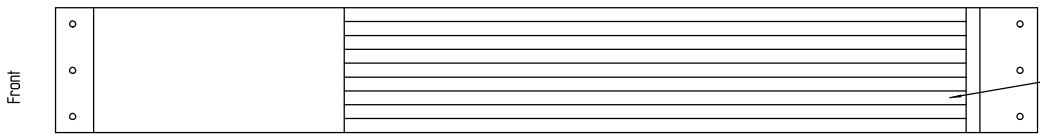

Britains smallest Country Park - apparently !

Brickfields Country Park
Bokatis Lane,
Aldershot, Hants

Lat / Long - N = 51°14'18 W = 004°53'0
Ordnance Survey - X = 486677 Y = 149590
Land Ranger - SU866495

web - www.brickfieldspark.org
Email - mike@brickfieldspark.org

Postid -
Brickfields Country Park,
C/O 33, Northbrook Road,
Aldershot, Hampshire, GU11 3HE

Tel - 01252 330966