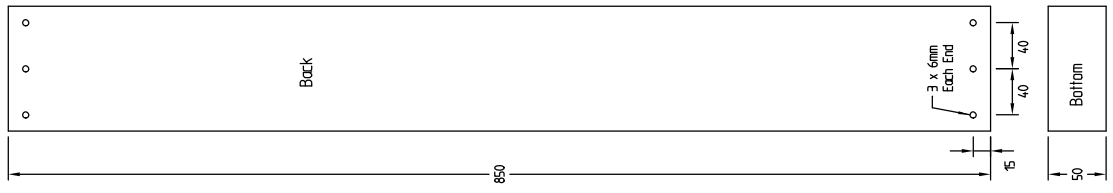

Britains smallest Country Park - apparently !

Brickfields Country Park
Bokatis Lane,
Aldershot, Hants

Lat / Long - N = 51°14'18 W = 004°53'0
Ordnance Survey - X = 486677 Y = 149590
Land Ranger - SU866495

web - www.brickfieldspark.org
Email - mike@brickfieldspark.org

Postid -
Brickfields Country Park,
C/O 33, Northbrook Road,
Aldershot, Hampshire, GU11 3HE

Tel - 01252 330966