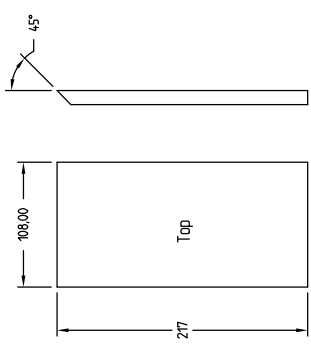

Britains smallest Country Park - apparently !

Brickfields Country Park
Bokatis Lane,
Aldershot, Hants

Lat / Long - N = 51°14'18 W = 004°53'0
Ordnance Survey - X = 486677 Y = 149590
Land Ranger - SU866495

web - www.brickfieldspark.org
Email - mike@brickfieldspark.org

Postid -
Brickfields Country Park,
C/O 33, Northbrook Road,
Aldershot, Hampshire, GU11 3HE

Tel - 01252 330966